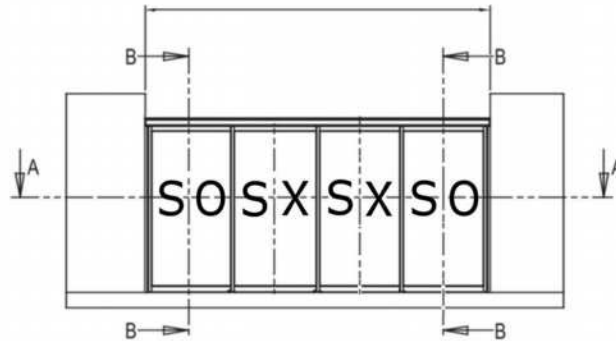

DIVA LC API 38 DOUBLE - MONTAGE ENTRE MURS
DOUBLE DIVA LC FBO 38 - BETWEEN WALLS MOUNTING

Puertas & Portones Automáticos, S.A. de C.V.

¡Nuestra pasión es la Solución!...

GAMME DIVA LC API38 / DIVA LC FBO38

COUPE C-C

P = [LB - (334+Jeu)] / 2 =	
P Maxi API = LB - (296+Jeu) =	
Chassis / Leaves	
HC = HP - 68 =	HS/F = HP - 30 =
LC = 1/2P + 80 =	LS/F = 1/2P + 89 =
Vitrage / Glazing	
lv = HC - 170 =	lv = HS/F - 170 =
lv = LC - 106 =	lv = LS/F - 101 =