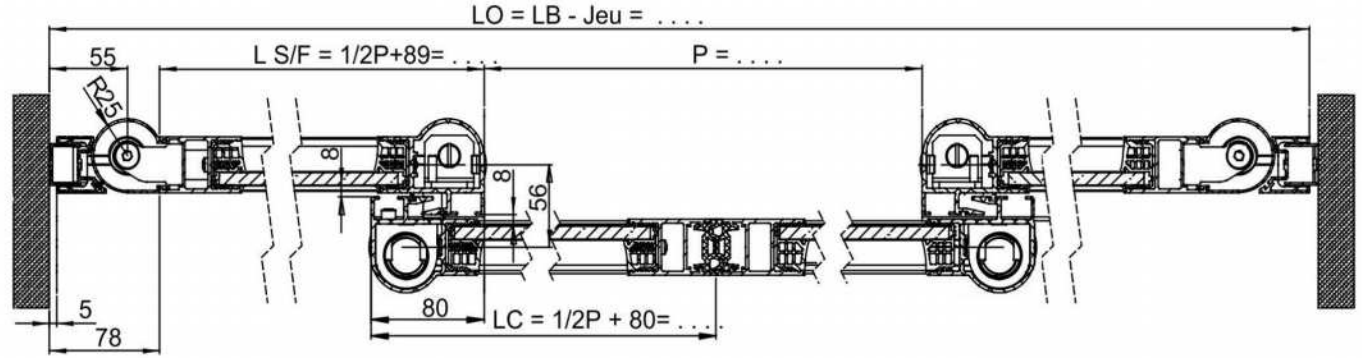

DIVA LC API 38 DOUBLE - MONTAGE ENTRE MURS
DOUBLE DIVA LC FBO 38 - BETWEEN WALLS MOUNTING

Puertas & Portones Automáticos, S.A. de C.V.

¡Nuestra pasión es la Solución!...

GAMME DIVA LC API38 / DIVA LC FBO38

COUPE C-C

P = [LB - (334+Jeu)] / 2 =	
P Maxi API = LB - (296+Jeu) =	
Chassis / Leaves	
HC = HP - 68 =	HS/F = HP - 30 =
LC = 1/2P + 80 =	LS/F = 1/2P + 89 =
Vitrage / Glazing	
lv = HC - 170 =	lv = HS/F - 170 =
lv = LC - 106 =	lv = LS/F - 101 =