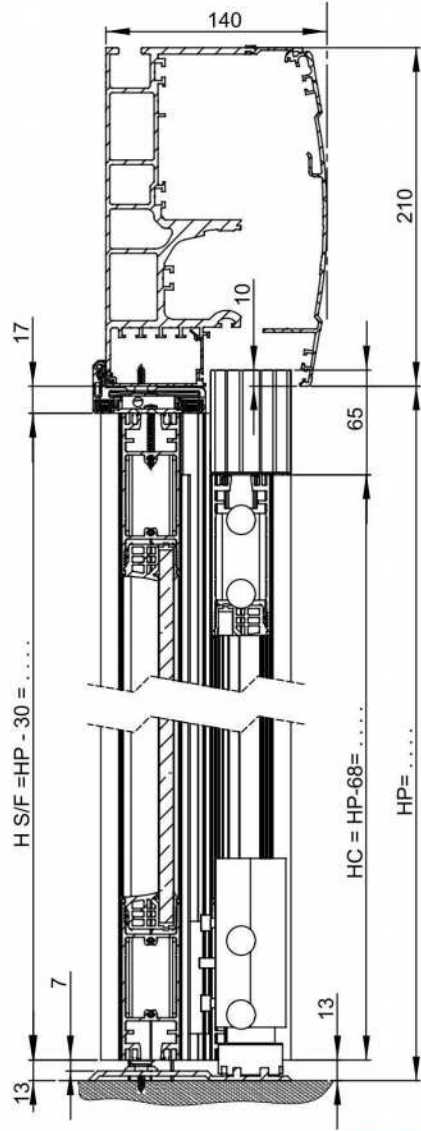

DIVA LC API 38 DOUBLE - MONTAGE ENTRE MURS
DOUBLE DIVA LC FBO 38 - BETWEEN WALLS MOUNTING

Puertas & Portones Automáticos, S.A. de C.V.

¡Nuestra pasión es la Solución!...

GAMME DIVA LC API38 / DIVA LC FBO38

COUPE C-C

P = [LB - (334+Jeu)] / 2 =	
P Maxi API = LB - (296+Jeu) =	
Chassis / Leaves	
HC = HP - 68 =	HS/F = HP - 30 =
LC = 1/2P + 80 =	LS/F = 1/2P + 89 =
Vitrage / Glazing	
lv = HC - 170 =	lv = HS/F - 170 =
lv = LC - 106 =	lv = LS/F - 101 =